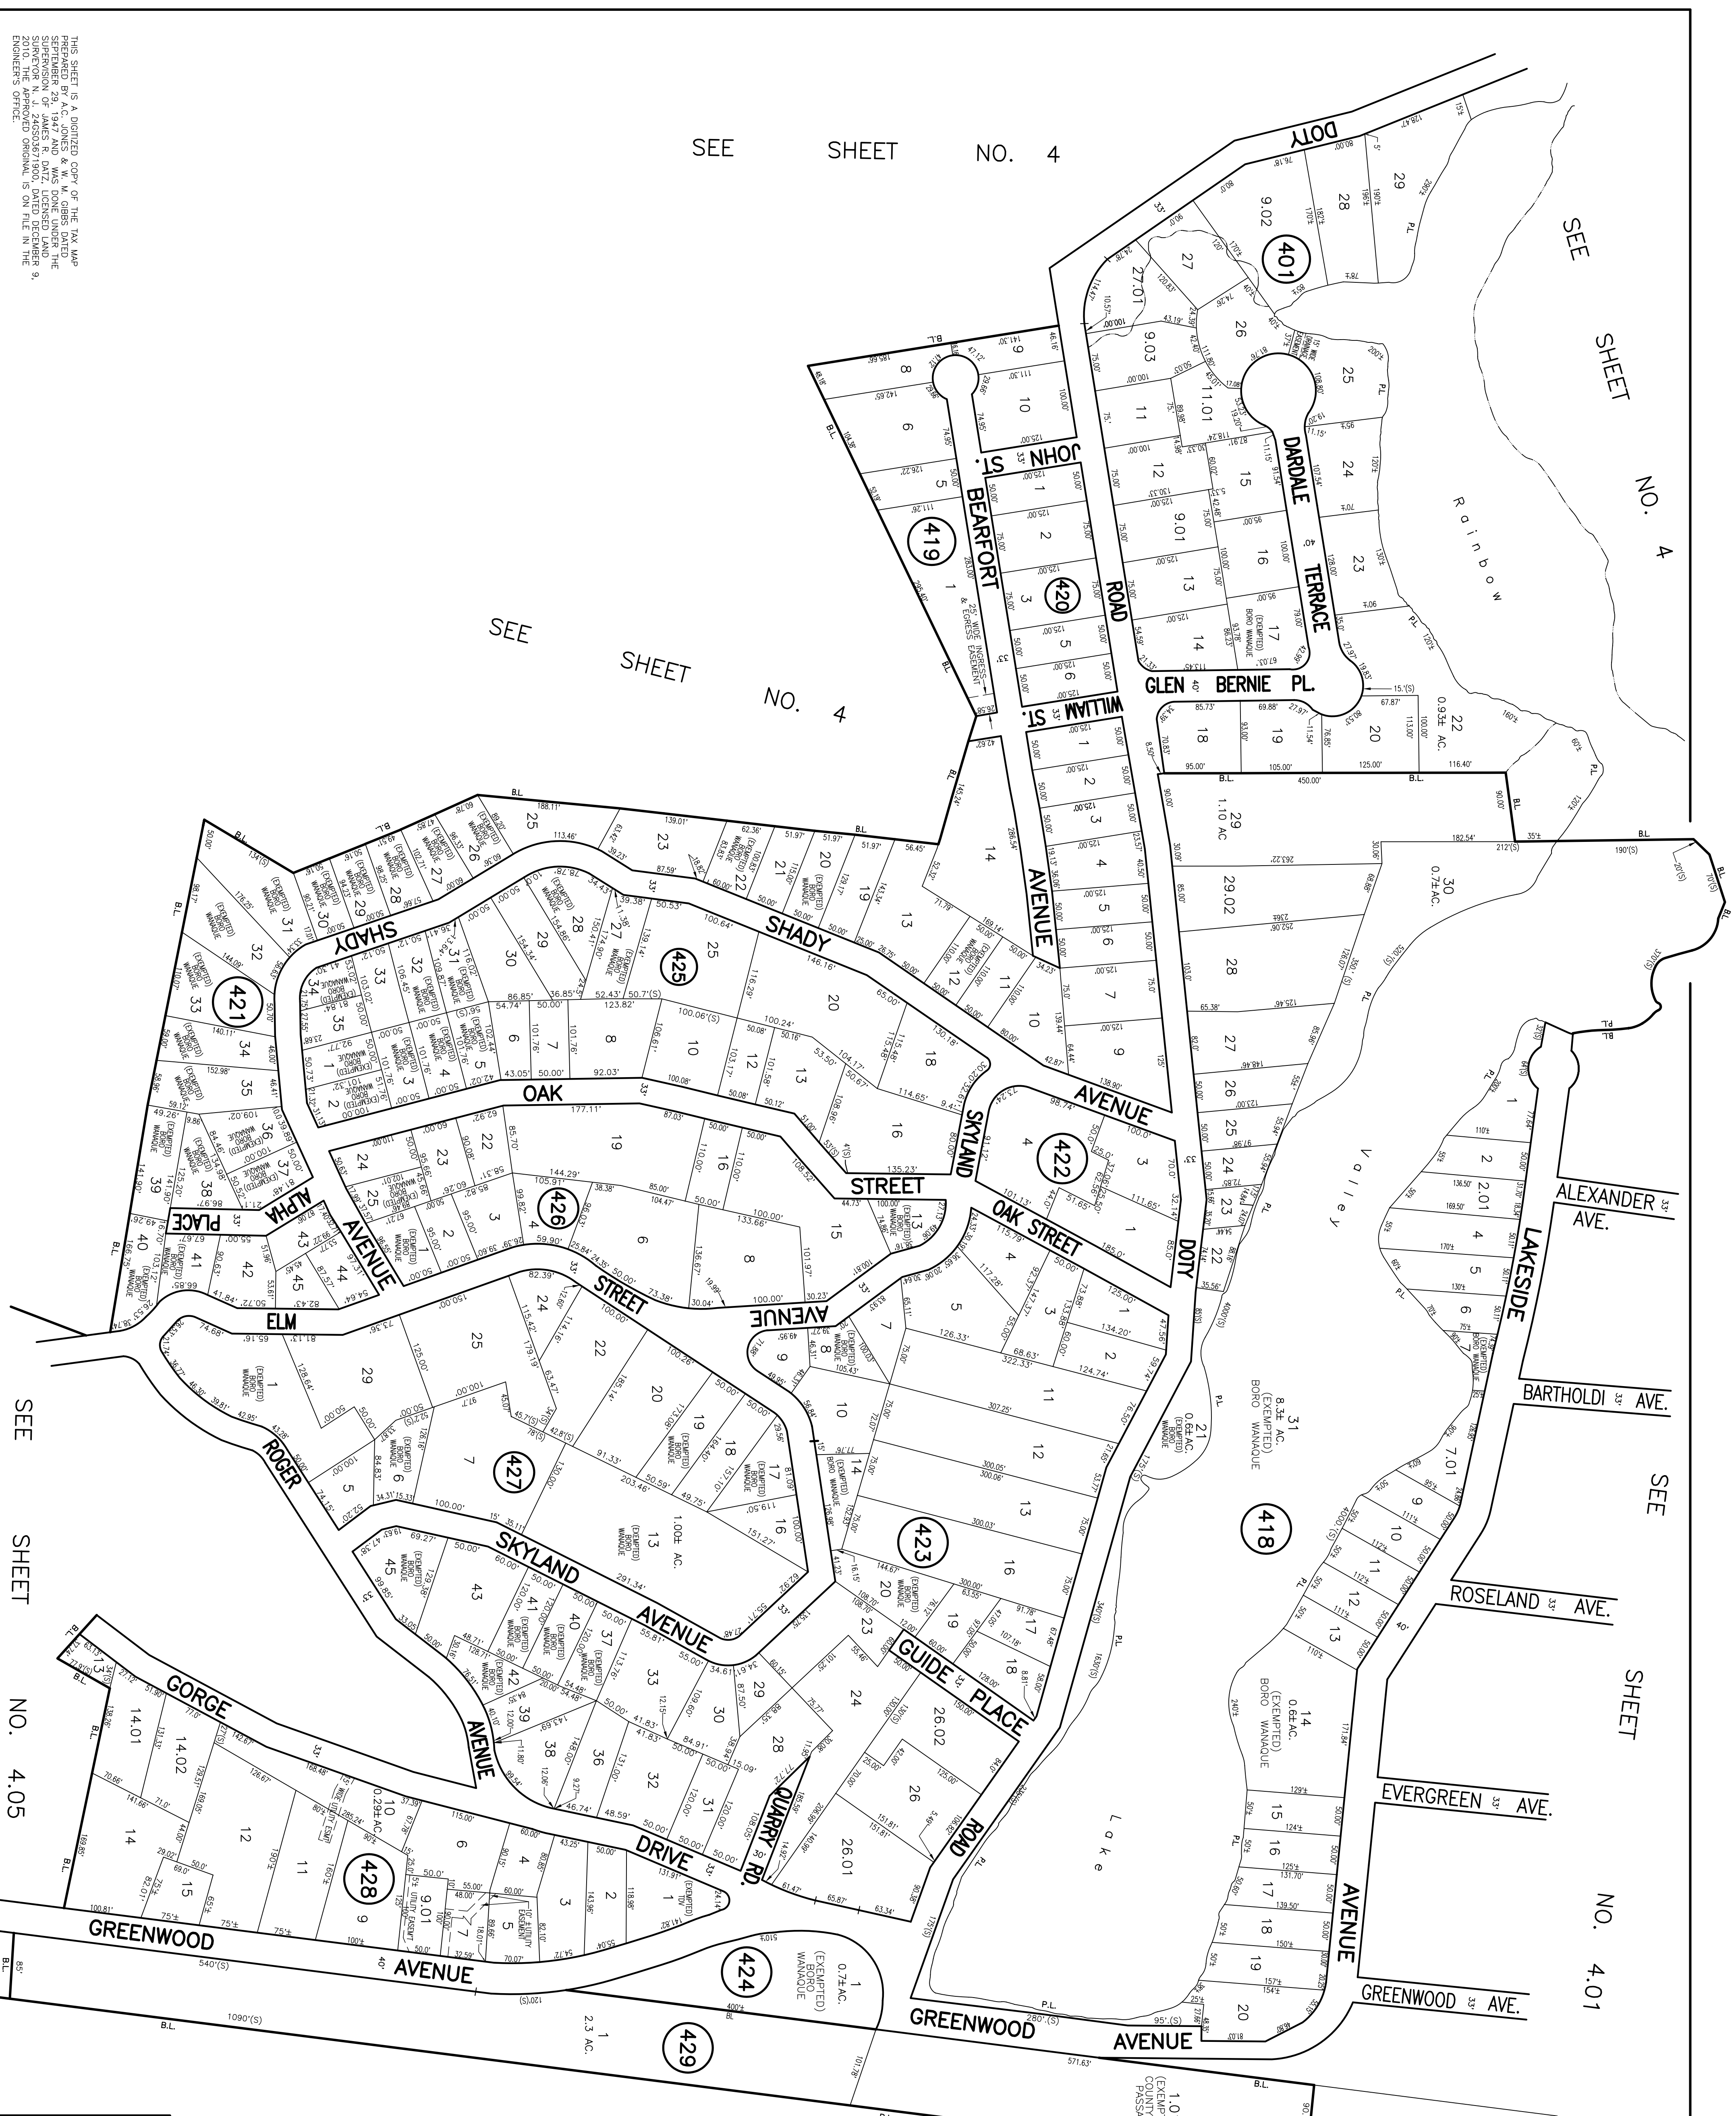

SEE SHEET NO. 4

SEE SHEET NO. 4

SEE SHEET NO. 4

SEE

SHEET

NO. 4.01

NO 4.04

SHEET

SEE

TO SHOW CONDITIONS AS OF MARCH 21, 2012

TAX MAP

BOROUGH OF WANAOUE
PASSAIC COUNTY, NEW JERSEY
SCALE: 1" = 100'
REVISED: 5-31-02
CAMPBELL & RUDE - ENGINEERS
POMPTON LAKES, NEW JERSEY